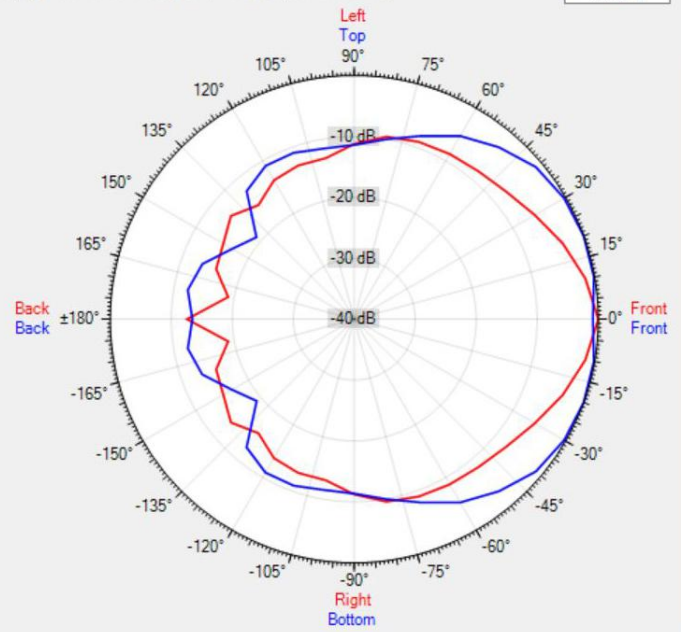

Data Shown: KUBO5T (Apart Audio)
Display Parameters: Frequency: 2000Hz (1/24th Octave)

Horizontal
Vertical