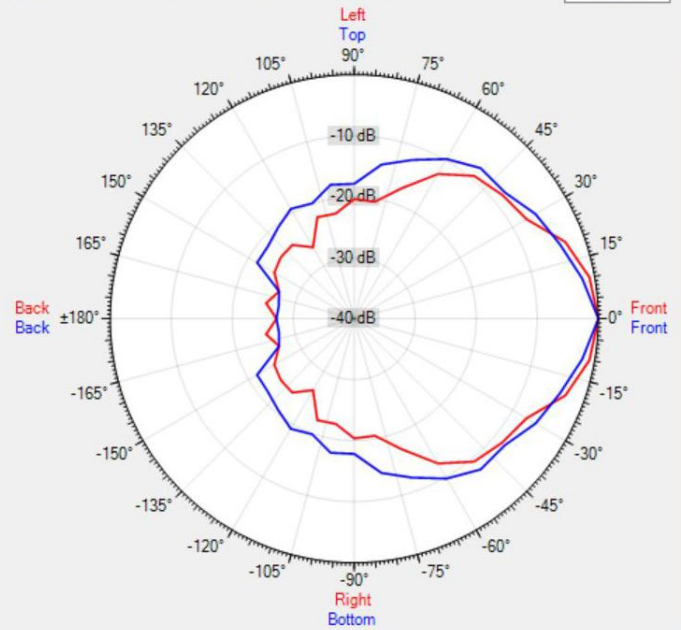

Data Shown: KUBO5T (Apart Audio)
Display Parameters: Frequency: 8000Hz (1/24th Octave)

Horizontal
Vertical