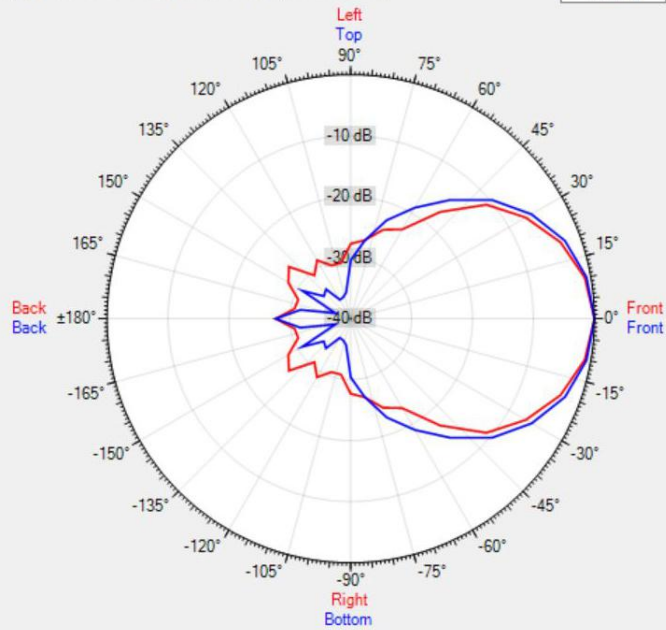

Data Shown: KUBO5T (Apart Audio)
Display Parameters: Frequency: 4000Hz (1/24th Octave)

Horizontal
Vertical