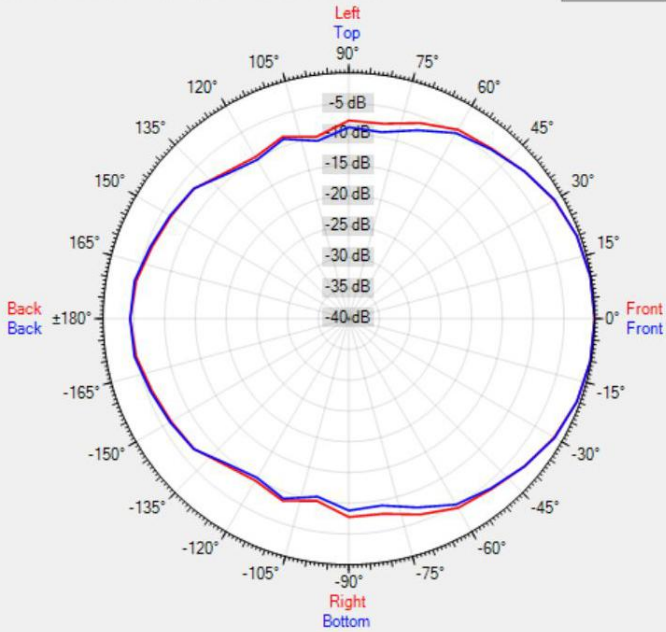

KUBO5T-BL

5.25" Compact design two-way loudspeaker, black

The stylish and subtle cube-shaped designed KUBO5T is a 5.25" two-way compact loudspeaker with bass reflex port. It can be used as a 70/100 volt or low impedance 16 ohms loudspeaker producing up to 80 watts dynamic power. The K-Mount bracket offers easy cable management and 140° vertical or horizontal mounting flexibility. Combined with the special designed fixing K-bolts you can install the loudspeaker in a safe and comfortable way on any type of wall or ceiling.

TECHNICAL SPECIFICATIONS

height in mm	155	width in mm	164
depth in mm	136	loudspeaker system	2-way
woofer size in inch	5.25	woofer cone material	coated paper
tweeter size in inch	1	mounting system	U-bracket
colour	black / white	100V transformer power taps in watts	30 - 15 - 6 - 3
70V transformer power taps in watts	30 - 15 - 7.5 - 3 - 1.5	impedance (ohms)	16
low impedance dynamic power in watts	80	low impedance RMS power in watts	50
SPL 1W/1m in dB	92	max SPL 1m in dB	106
frequency response in Hz	94 - 20K	main construction material	ABS plastic
grille main material	steel	IP rating	40
Horizontal dispersion angle 1000 Hz	180°	Vertical dispersion angle 1000 Hz	180°
closest RAL colour (subject to deviations)	RAL9016 (W) / RAL9011 (BL)	Net weight product (kg)	2.05

POLAR PLOTS

Data Shown: KUBO5T (Apart Audio)
Display Parameters: Frequency: 1000Hz (1/24th Octave)

Horizontal
Vertical

Data Shown: KUBO5T (Apart Audio)
Display Parameters: Frequency: 2000Hz (1/24th Octave)

Horizontal
Vertical

Data Shown: KUBO5T (Apart Audio)
Display Parameters: Frequency: 4000Hz (1/24th Octave)

Horizontal
Vertical

Data Shown: KUBO5T (Apart Audio)
Display Parameters: Frequency: 8000Hz (1/24th Octave)