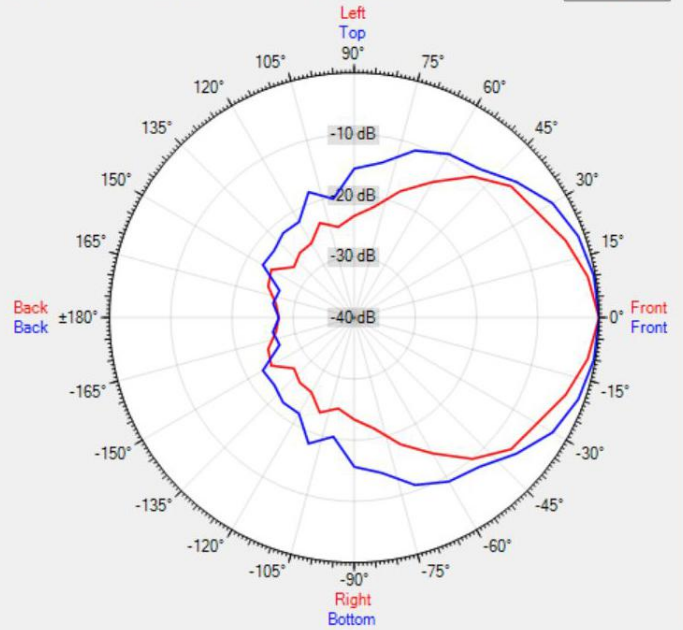

Data Shown: KUBO3 (Apart Audio)
Display Parameters: Frequency: 8000Hz (1/24th Octave)

— Horizontal
— Vertical