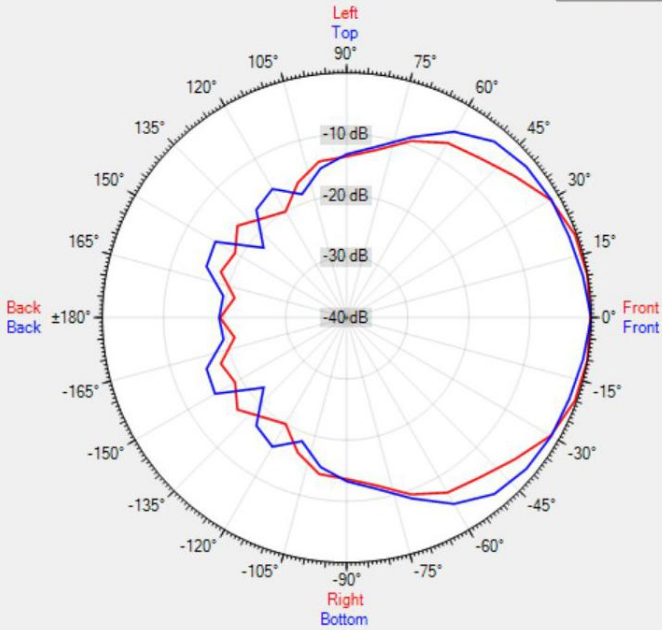

TECHNICAL SPECIFICATIONS

height in mm	125	width in mm	131
depth in mm	109	loudspeaker system	full range
woofer size in inch	3	woofer cone material	polypropylene
mounting system	U-bracket	colour	black / white
impedance (ohms)	8	low impedance dynamic power in watts	40
low impedance RMS power in watts	25	SPL 1W/1m in dB	89
max SPL 1m in dB	101	frequency response in Hz	94 - 20K
main construction material	ABS plastic	grille main material	steel
IP rating	40	Horizontal dispersion angle 1000 Hz	180°
Vertical dispersion angle 1000 Hz	180°	closest RAL colour (subject to deviations)	RAL9016 (W) / RAL9011 (BL)
Net weight product (kg)	0,97		

POLAR PLOTS

Data Shown: KUBO3 (Apart Audio)
Display Parameters: Frequency: 1000Hz (1/24th Octave)

— Horizontal
— Vertical

Data Shown: KUBO3 (Apart Audio)
Display Parameters: Frequency: 2000Hz (1/24th Octave)

— Horizontal
— Vertical

Data Shown: KUBO3 (Apart Audio)
Display Parameters: Frequency: 4000Hz (1/24th Octave)

— Horizontal
— Vertical

Data Shown: KUBO3 (Apart Audio)
Display Parameters: Frequency: 8000Hz (1/24th Octave)