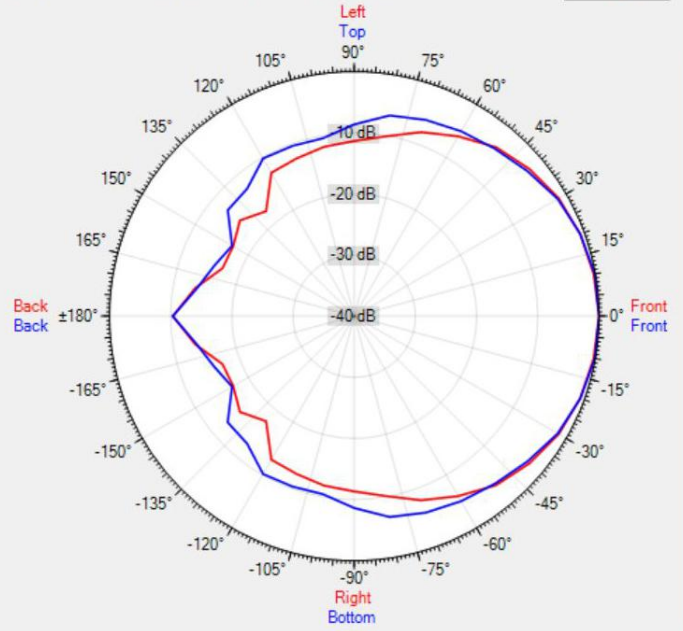

TECHNICAL SPECIFICATIONS

height in mm	125	width in mm	131
depth in mm	109	loudspeaker system	full range
woofer size in inch	3	woofer cone material	polypropylene
mounting system	U-bracket	colour	black / white
impedance (ohms)	8	low impedance dynamic power in watts	40
low impedance RMS power in watts	25	SPL 1W/1m in dB	89
max SPL 1m in dB	101	frequency response in Hz	94 - 20K
main construction material	ABS plastic	grille main material	steel
IP rating	40	Horizontal dispersion angle 1000 Hz	180°
Vertical dispersion angle 1000 Hz	180°	closest RAL colour (subject to deviations)	RAL9016 (W) / RAL9011 (BL)
Net weight product (kg)	0,97		

POLAR PLOTS

Data Shown: KUBO3 (Apart Audio)
Display Parameters: Frequency: 1000Hz (1/24th Octave)

— Horizontal
— Vertical

Data Shown: KUBO3 (Apart Audio)
Display Parameters: Frequency: 2000Hz (1/24th Octave)

— Horizontal
— Vertical

Data Shown: KUBO3 (Apart Audio)
Display Parameters: Frequency: 4000Hz (1/24th Octave)

— Horizontal
— Vertical

Data Shown: KUBO3 (Apart Audio)
Display Parameters: Frequency: 8000Hz (1/24th Octave)