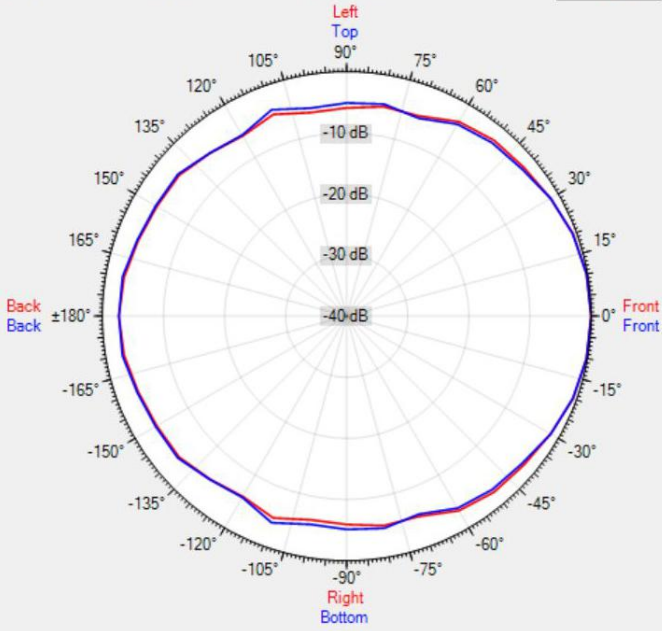

KUBO3-W

3" compact design full range cabinet loudspeaker, white

The compact KUBO3 design loudspeaker comes with a 3" full range driver unit and bass reflex port providing a fast and dynamic bass response. The exceptional symmetrical cube-shaped designed KUBO3 produces 40 watts dynamic power at 8 ohms. The K-Mount bracket combined with the carefully designed fixing K-bolts grant you a safe and comfortable loudspeaker hook-up.

TECHNICAL SPECIFICATIONS

height in mm	125	width in mm	131
depth in mm	109	loudspeaker system	full range
woofer size in inch	3	woofer cone material	polypropylene
mounting system	U-bracket	colour	black / white
impedance (ohms)	8	low impedance dynamic power in watts	40
low impedance RMS power in watts	25	SPL 1W/1m in dB	89
max SPL 1m in dB	101	frequency response in Hz	94 - 20K
main construction material	ABS plastic	grille main material	steel
IP rating	40	Horizontal dispersion angle 1000 Hz	180°
Vertical dispersion angle 1000 Hz	180°	closest RAL colour (subject to deviations)	RAL9016 (W) / RAL9011 (BL)
Net weight product (kg)	0,97		

POLAR PLOTS

Data Shown: KUBO3 (Apart Audio)
Display Parameters: Frequency: 1000Hz (1/24th Octave)

— Horizontal
— Vertical

Data Shown: KUBO3 (Apart Audio)
Display Parameters: Frequency: 2000Hz (1/24th Octave)