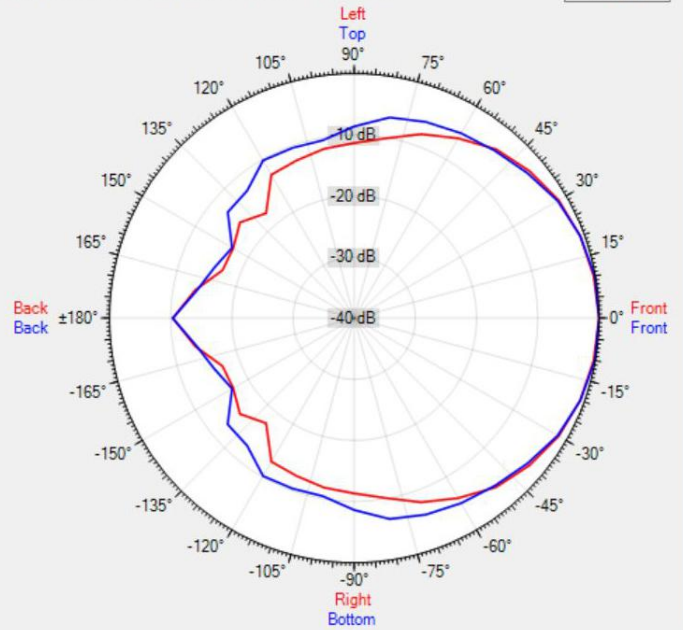

Data Shown: KUBO3 (Apart Audio)
Display Parameters: Frequency: 2000Hz (1/24th Octave)

Horizontal
Vertical