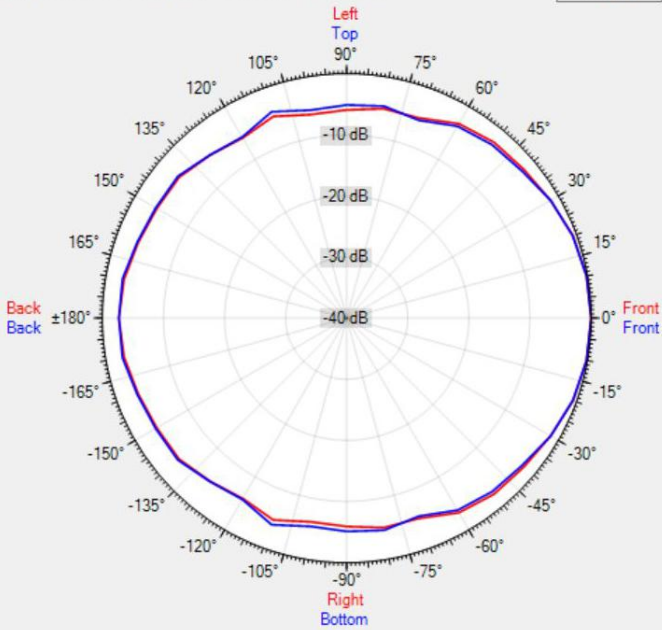

KUBO3-BL

3" compact design full range cabinet
loudspeaker, black

The compact KUBO3 design loudspeaker comes with a 3" full range driver unit and bass reflex port providing a fast and dynamic bass response. The exceptional symmetrical cube-shaped designed KUBO3 produces 40 watts dynamic power at 8 ohms. The K-Mount bracket combined with the carefully designed fixing K-bolts grant you a safe and comfortable loudspeaker hook-up.

TECHNICAL SPECIFICATIONS

height in mm	125	width in mm	131
depth in mm	109	loudspeaker system	full range
woofer size in inch	3	woofer cone material	polypropylene
mounting system	U-bracket	colour	black / white
impedance (ohms)	8	low impedance dynamic power in watts	40
low impedance RMS power in watts	25	SPL 1W/1m in dB	89
max SPL 1m in dB	101	frequency response in Hz	94 - 20K
main construction material	ABS plastic	grille main material	steel
IP rating	40	Horizontal dispersion angle 1000 Hz	180°
Vertical dispersion angle 1000 Hz	180°	closest RAL colour (subject to deviations)	RAL9016 (W) / RAL9011 (BL)
Net weight product (kg)	0,97		

POLAR PLOTS

Data Shown: KUBO3 (Apart Audio)
Display Parameters: Frequency: 1000Hz (1/24th Octave)

Horizontal
Vertical

Data Shown: KUBO3 (Apart Audio)
Display Parameters: Frequency: 2000Hz (1/24th Octave)