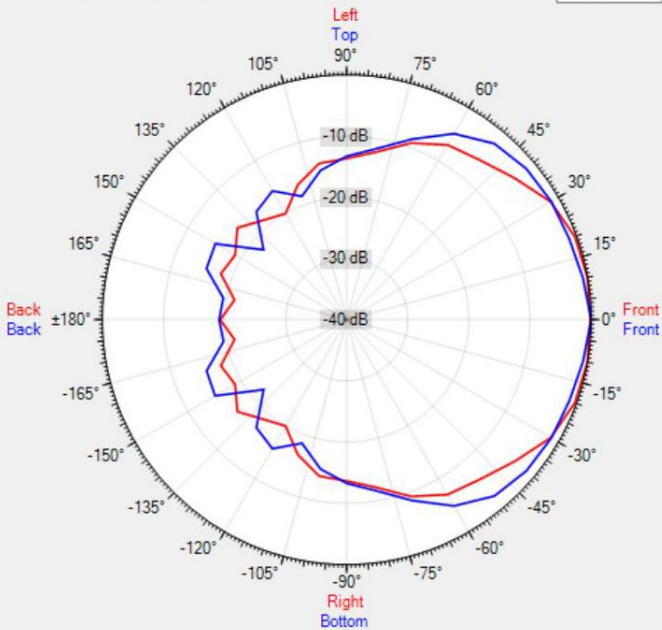

Data Shown: KUBO3 (Apart Audio)
Display Parameters: Frequency: 4000Hz (1/24th Octave)

Horizontal
Vertical