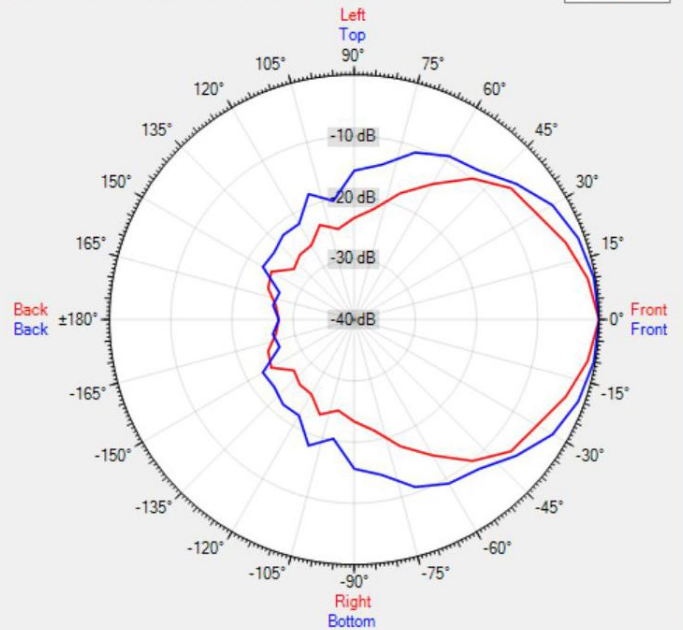

Data Shown: KUBO3 (Apart Audio)
Display Parameters: Frequency: 8000Hz (1/24th Octave)

Horizontal
Vertical