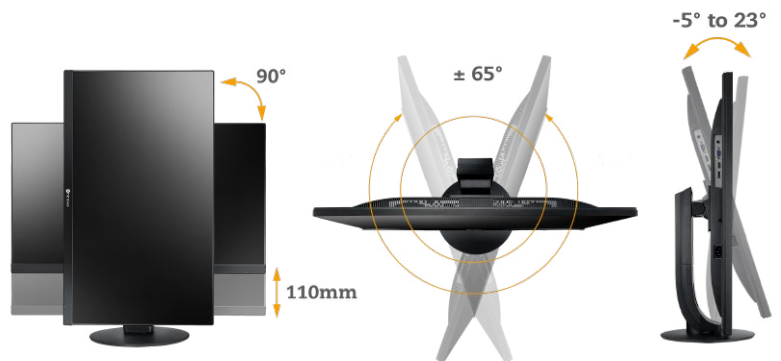

FS-Series LED-backlit Display 27" | 24"

Borderless Design for Viewing More

The 3-sided narrow bezel FS-Series is crafted with comfort and efficiency in mind for viewing more. The ergonomically-designed stand coming with a wide viewing angle brings convenience, comfort, and consistent colour performance for multiple users both at the workplace and in the home.

More Screen Space, Wider Viewing Angle

Offering more screen space to accommodate greater images, the 3-sided narrow-bezel FS-Series caters to users either as stand-alone displays or multi-display setups. Given a wide (178°) viewing angle, it allows multiple users to comfortably share a single display at the same time.

Maximized Comfort and Efficiency

An ergonomically-designed stand makes it possible to configure your workstation and create a working environment the way you want it. For comfort, convenience, and efficiency, tilt, pivot, or swivel the display, adjust its height, or shift to either portrait or landscape mode.

Features

- Full HD 1920 x 1080 resolution
- Crisp 20,000,000 dynamic contrast ratio
- 3-sided narrow bezel design for seamless multi-display setups
- Versatile connectivity: DisplayPort, HDMI, VGA
- Blue-light filter and Flicker-free display technology reduces eye discomfort
- VESA mount compatibility for flexible installation
- Height adjustable stand allows users to tilt, pivot and swivel