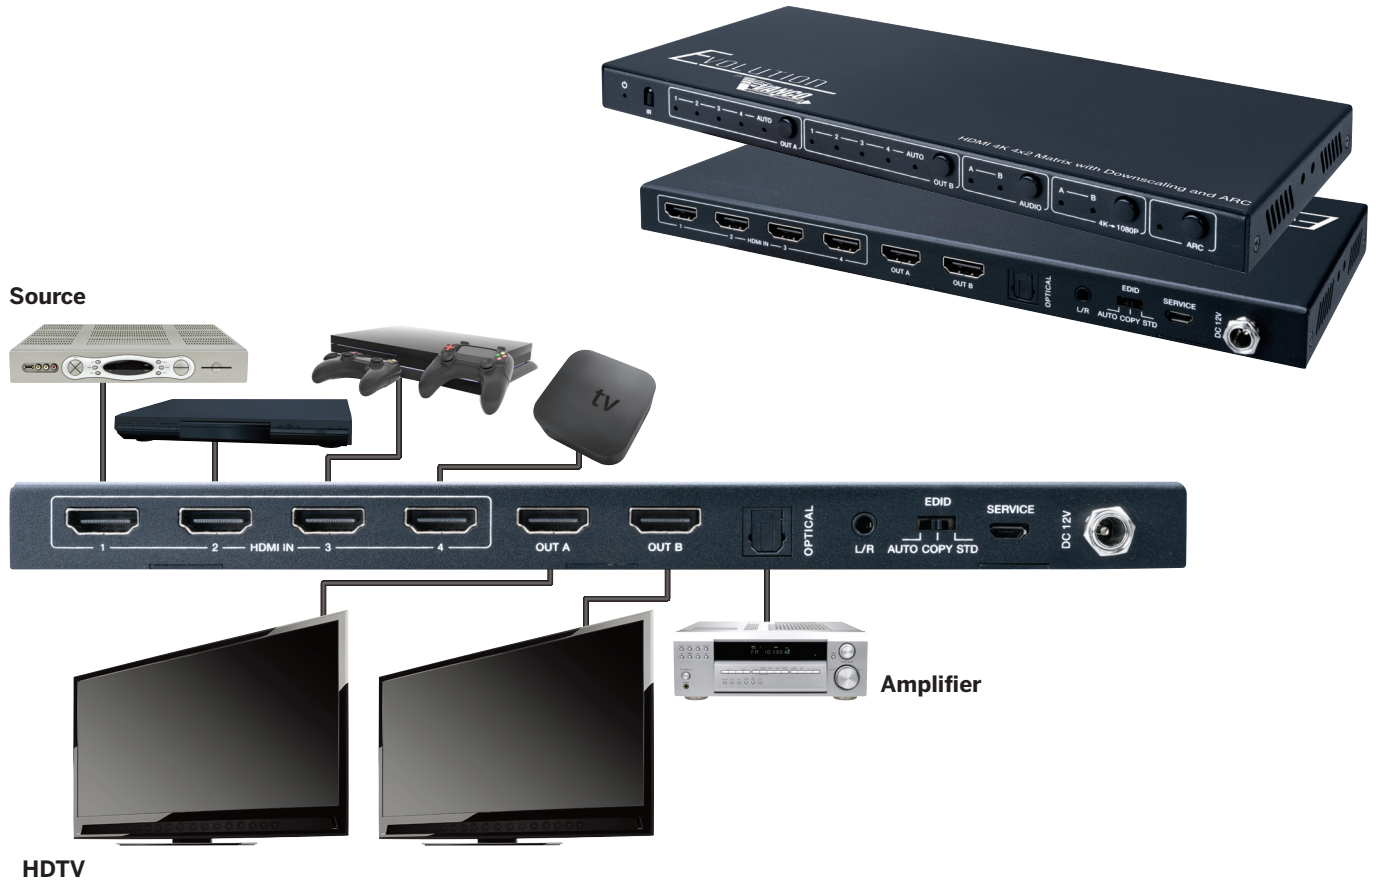

## HDMI® 4K 4x2 Matrix

with Downscaling and ARC

- Allows up to 4 HDMI sources to be distributed simultaneously on 2 displays
- Supports up to 4K@60Hz and 4:4:4 chroma sampling
- Supports HDR10+ and Dolby Vision
- HDCP 2.2/1.4 compliant
- Downscapes 4K to 1080p resolution
- Supports Audio Return Channel (ARC)
- Source Audio Extraction
- Digital and Analog audio outputs
- Features auto and manual source switching
- Manually adjustable EDID
- IR remote control and/or manual front panel control for switching