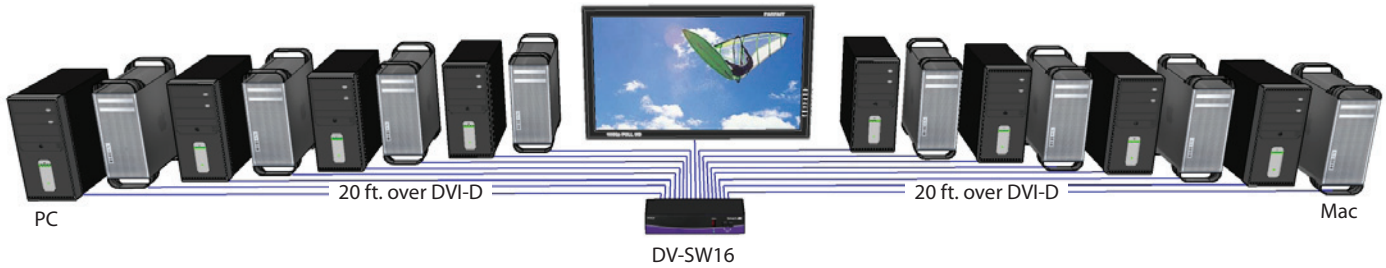

SPECIFICATIONS

Application Diagram